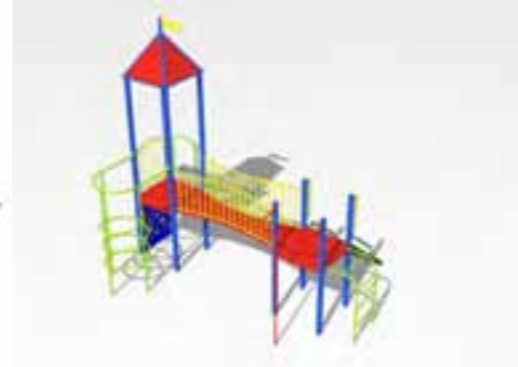

Camelot Range

Designed for 4-10 year olds.

Stimulates imagination with interactive play.

Encourages development in young expanding minds.

Educates in a fun environment.

Modular to suit your requirements.

Camelot Range

Guinevere

Merlin

Specifications

- Range: Camelot Range
- Unit Name: Guinevere
- Product Code: PLCM01
- Recommended Age Range: 4 - 10
- Critical Fall Height: 1m
- Total Surfacing: 34.2sqm
- Wet-pour Depth: 40mm
- Minimum No. Of Required Installers: 2
- Installation Time: 2 Days

Specifications

- Range: Camelot Range
- Unit Name: Merlin
- Product Code: PLCM02
- Recommended Age Range: 4 - 10
- Critical Fall Height: 1m
- Total Surfacing: 51sqm
- Wet-pour Depth: 70mm
- Minimum No. Of Required Installers: 2
- Installation Time: 3 Days