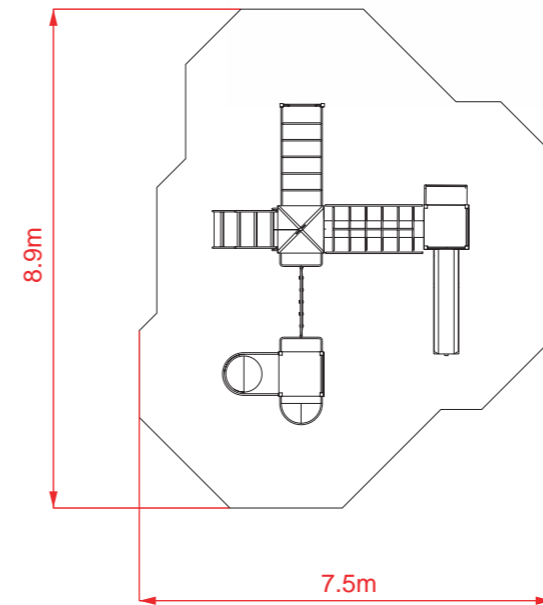

Guinevere

Merlin

Specifications

- Range: Camelot Range
- Unit Name: Guinevere
- Product Code: PLCM01
- Recommended Age Range: 4 - 10
- Critical Fall Height: 1m
- Total Surfacing: 34.2sqm
- Wet-pour Depth: 40mm
- Minimum No. Of Required Installers: 2
- Installation Time: 2 Days

Specifications

- Range: Camelot Range
- Unit Name: Merlin
- Product Code: PLCM02
- Recommended Age Range: 4 - 10
- Critical Fall Height: 1m
- Total Surfacing: 51sqm
- Wet-pour Depth: 70mm
- Minimum No. Of Required Installers: 2
- Installation Time: 3 Days

Camelot Range

King Arthur

Specifications

Range: Camelot Range

Unit Name: King Arthur

Product Code PLCM03

Recommended Age Range: 4 - 10

Critical Fall Height: 1m

Total Surfacing: 53.5sqm

Wet-pour Depth: 70mm

Minimum No. Of Required Installers: 2

Installation Time: 4 Days