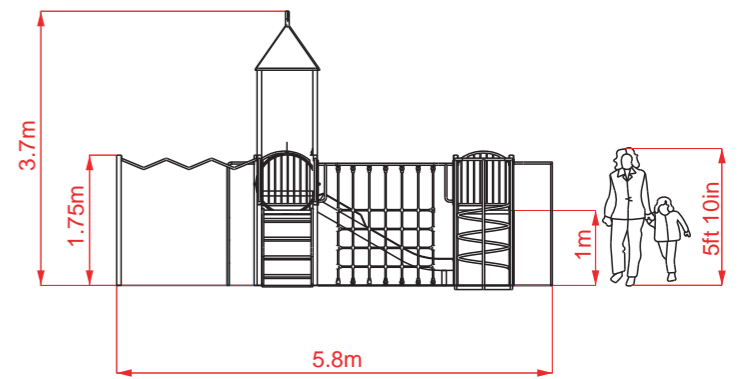

Guinevere

Merlin

Specifications

- Range: Camelot Range
- Unit Name: Guinevere
- Product Code: PLCM01
- Recommended Age Range: 4 - 10
- Critical Fall Height: 1m
- Total Surfacing: 34.2sqm
- Wet-pour Depth: 40mm
- Minimum No. Of Required Installers: 2
- Installation Time: 2 Days

Specifications

- Range: Camelot Range
- Unit Name: Merlin
- Product Code: PLCM02
- Recommended Age Range: 4 - 10
- Critical Fall Height: 1m
- Total Surfacing: 51sqm
- Wet-pour Depth: 70mm
- Minimum No. Of Required Installers: 2
- Installation Time: 3 Days

Camelot Range

King Arthur

Specifications

Range: Camelot Range

Unit Name: King Arthur

Product Code PLCM03

Recommended Age Range: 4 - 10

Critical Fall Height: 1m