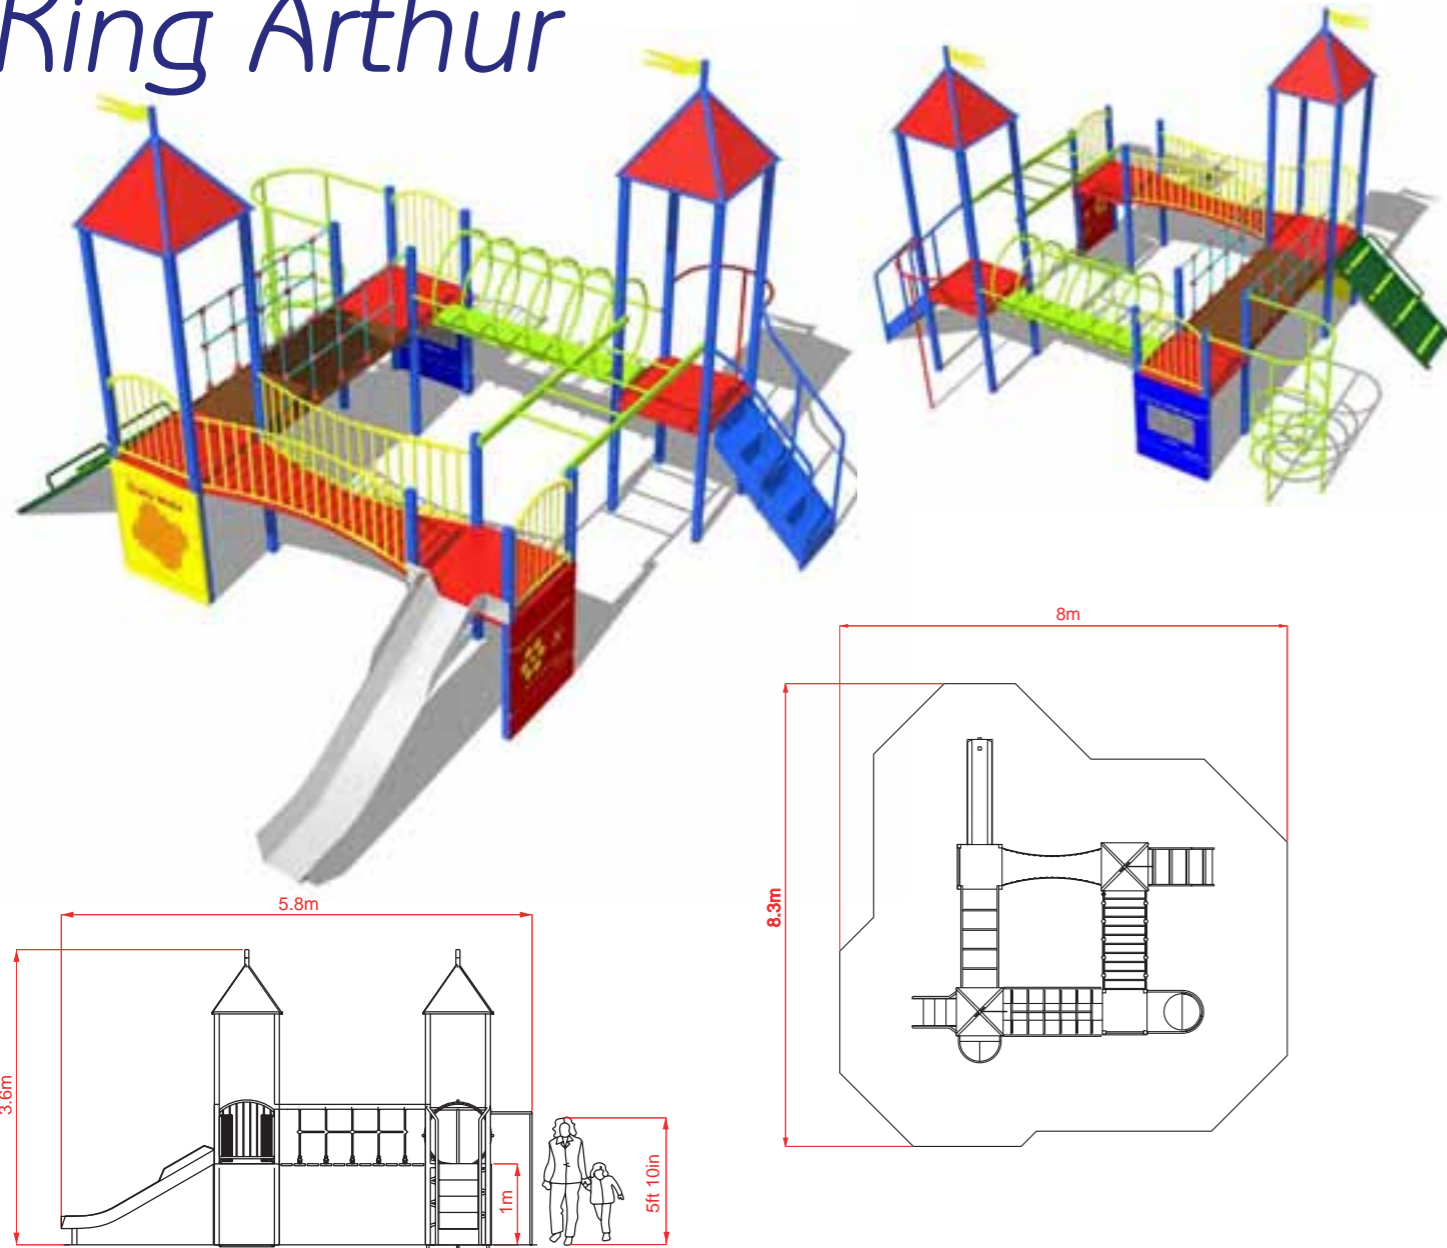

Camelot Range

Designed for 4-10 year olds.

Stimulates imagination with interactive play.

Encourages development in young expanding minds.

Educates in a fun environment.

Modular to suit your requirements.

Camelot Range

Guinevere

Merlin

Specifications

- Range: Camelot Range
- Unit Name: Guinevere
- Product Code: PLCM01
- Recommended Age Range: 4 - 10
- Critical Fall Height: 1m
- Total Surfacing: 34.2sqm
- Wet-pour Depth: 40mm
- Minimum No. Of Required Installers: 2
- Installation Time: 2 Days

Specifications

- Range: Camelot Range
- Unit Name: Merlin
- Product Code: PLCM02
- Recommended Age Range: 4 - 10
- Critical Fall Height: 1m
- Total Surfacing: 51sqm
- Wet-pour Depth: 70mm
- Minimum No. Of Required Installers: 2
- Installation Time: 3 Days

Camelot Range

King Arthur

Specifications

Range: Camelot Range

Unit Name: King Arthur

Product Code PLCM03

Recommended Age Range: 4 - 10

Critical Fall Height: 1m