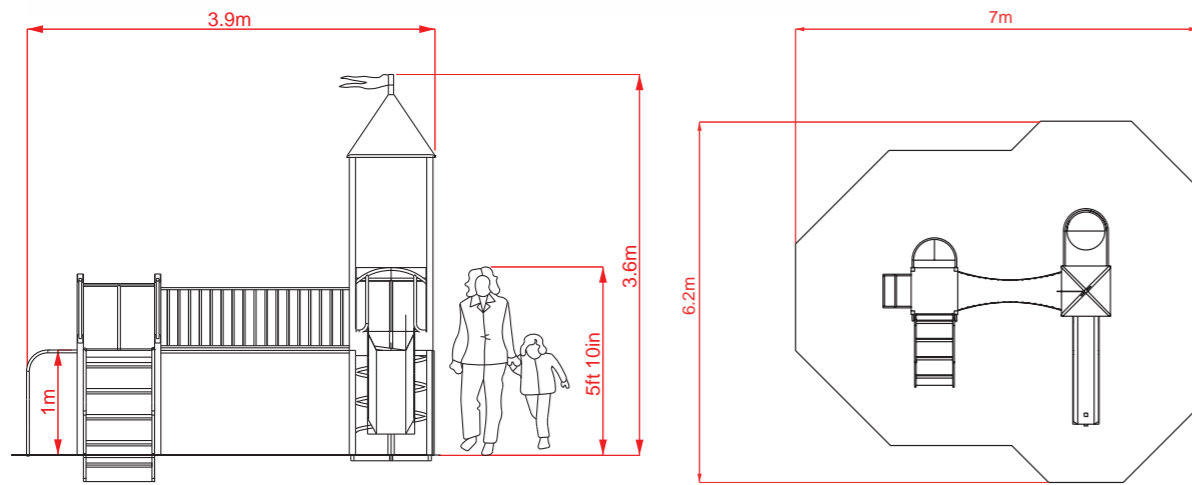

Guinevere

Merlin

Specifications

- Range: Camelot Range
- Unit Name: Guinevere
- Product Code: PLCM01
- Recommended Age Range: 4 - 10
- Critical Fall Height: 1m
- Total Surfacing: 34.2sqm
- Wet-pour Depth: 40mm
- Minimum No. Of Required Installers: 2
- Installation Time: 2 Days

Specifications

- Range: Camelot Range
- Unit Name: Merlin
- Product Code: PLCM02
- Recommended Age Range: 4 - 10
- Critical Fall Height: 1m
- Total Surfacing: 51sqm
- Wet-pour Depth: 70mm
- Minimum No. Of Required Installers: 2
- Installation Time: 3 Days

Camelot Range

King Arthur

Specifications

Range: Camelot Range

Unit Name: King Arthur

Product Code PLCM03

Recommended Age Range: 4 - 10

Critical Fall Height: 1m

Total Surfacing: 53.5sqm

Wet-pour Depth: 70mm

Minimum No. Of Required Installers: 2

Installation Time: 4 Days